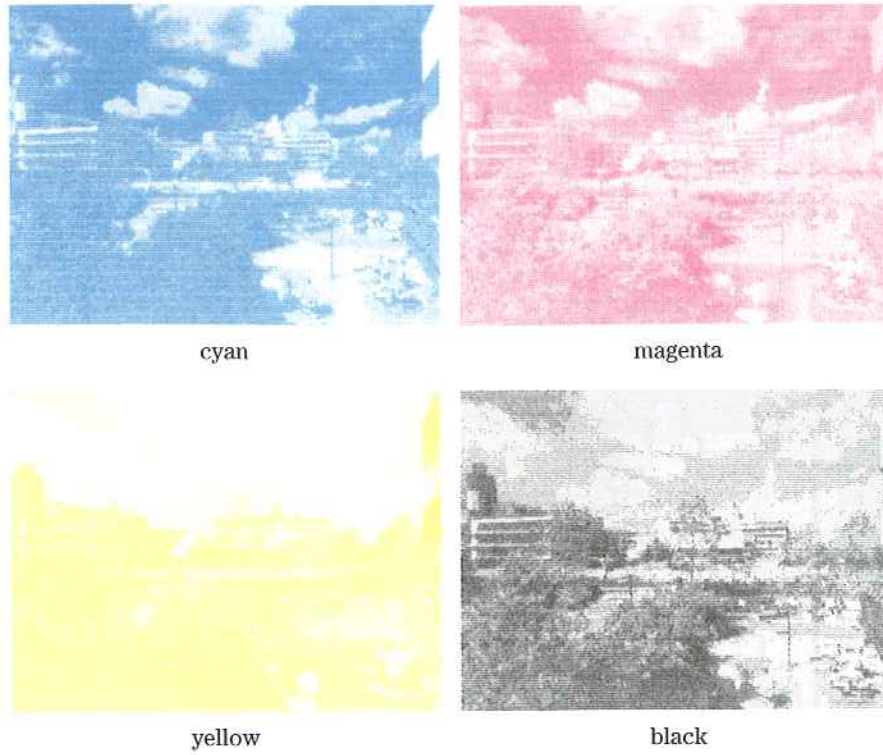

-  Inclusion of graphics files
 -  specification of height and width
 -  Clipping to a viewport (or 'bounding box' read from file)
-  Scaling and stretching of L^AT_EX boxes

Sebastian Rahtz

1994

Color Example 8: Colour slide with colour list

Color Example 9: WWW Map of European Home Pages

Color Example 10: Campus at the University of Dortmund

Color Example 11: Colour separations of previous colour figure

Color Example 12: Colour preview with dvi_gac