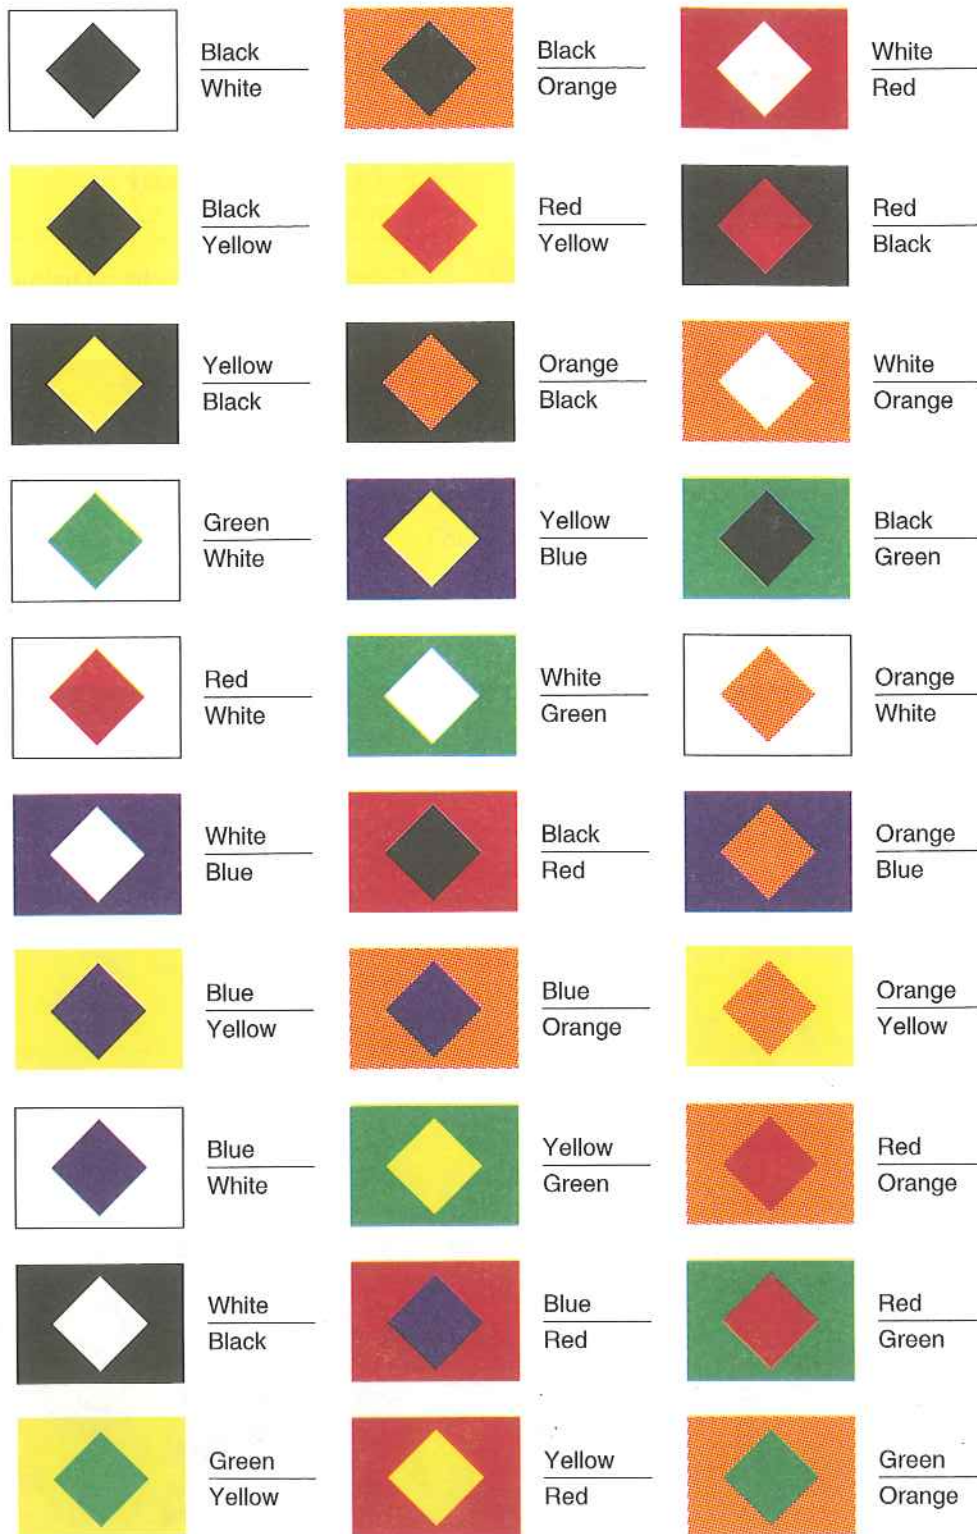

Color Example 1: The RGB and CMYK colour models

Color Example 2: Colour harmonies and the chromatic circle

Color Example 3: Facets of colour harmony for the primary process colours

Color Example 4: Effective colour contrasts for maximum visibility and redability

\backslash fbxsep=12pt 

 \backslash fbxrule=3pt 

Color Example 5: Examples of colored and framed boxes in L^AT_EX₂ ϵ

known : \mathbb{P} NAME
birthday : NAME \rightarrow DATE

known = **dom** *birthday*
where *birthday* = 13.2.55

Color Example 6: Z schema using colour to mark keywords

ORLANDO				MCO	
Glasgow	OG4G	Thu 20/10	Mon 31/10 or 07/11	11 or 18 days	£339
		Thu 27/10	Mon 31/10 or 07/11	4 or 11 days	£339
	OG7A	Sun 23/10	Mon 31/10 or 07/11	8 or 15 days	£339
		Sun 30/10	Mon 07/11	8 days	£339

Color Example 9: WWW Map of European Home Pages

Color Example 10: Campus at the University of Dortmund

Color Example 11: Colour separations of previous colour figure

Color Example 12: Colour preview with dvi_gac